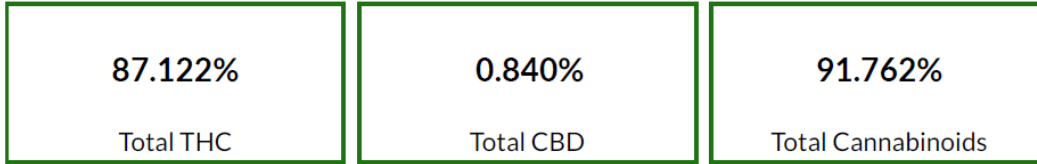

GRAPE SORBET

COLLECTED: 11/11/2021
RECEIVED: 11/11/2021
COMPLETED: 11/16/2021

Cannabinoids
COMPLETE

Pesticides
PASS

Mycotoxins
PASS

Residual Solvents
PASS

Heavy Metals
PASS

Cannabinoids

Analyte	LOD mg/g	LOQ mg/g	Result %	Result mg/g
THCa	0.02	0.40	ND	ND
Δ9-THC	0.01	0.40	87.122	871.22
Δ8-THC	0.01	0.40	ND	ND
THCV	0.01	0.40	ND	ND
CBDa	0.03	0.40	ND	ND
CBD	0.01	0.40	0.840	8.40
CBDV	0.01	0.40	ND	ND
CBN	0.00	0.40	ND	ND
CBGa	0.02	0.40	ND	ND
CBG	0.02	0.40	3.800	38.00
CBC	0.01	0.40	ND	ND
Total THC			87.122	871.22
Total CBD			0.840	8.40
Total			91.762	917.620